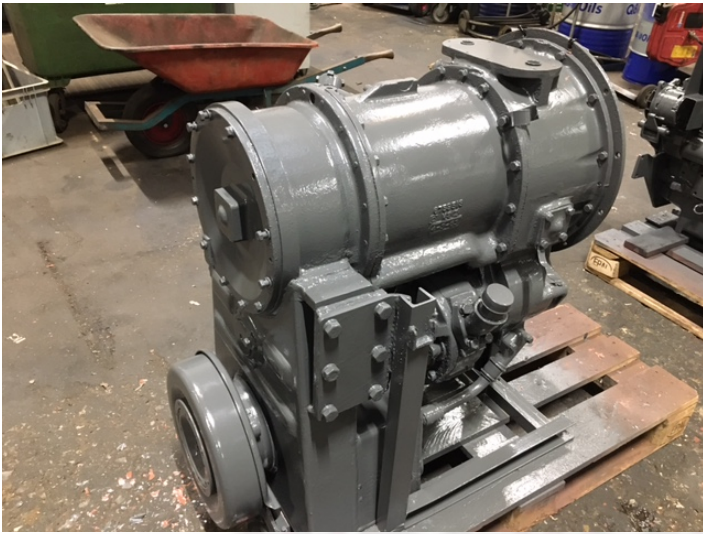

Allison Transmission ex. Terex Euclid L20

PRODUCT NO.: 22307

Location: 2B

Condition: Used

Length: 1200 mm

Width: 800 mm

Height: 1100 mm

Weight: 800 kg