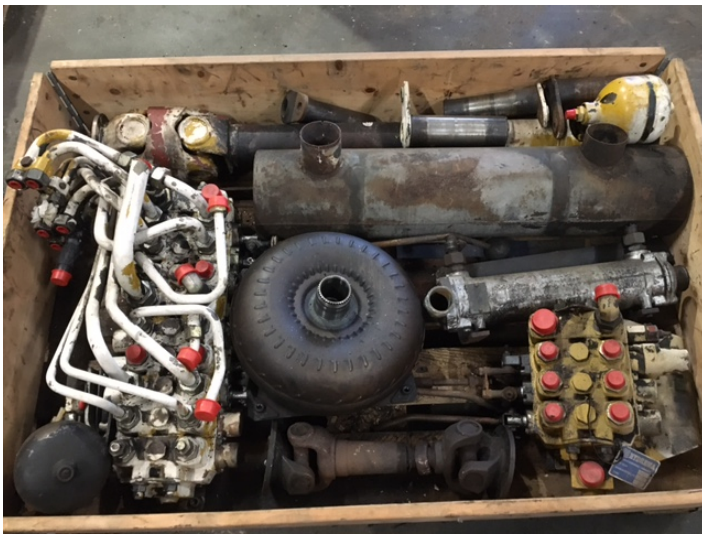

# Different parts ex. Hydrema 905 s/no. 4794

**PRODUCT NO.:** 22092

**Location:** 12A

**Condition:** Used

**Brand:** Hydrema

## Description

converter - front and rear cardan - valve block digging equipment - valve block loading equipment - silencer